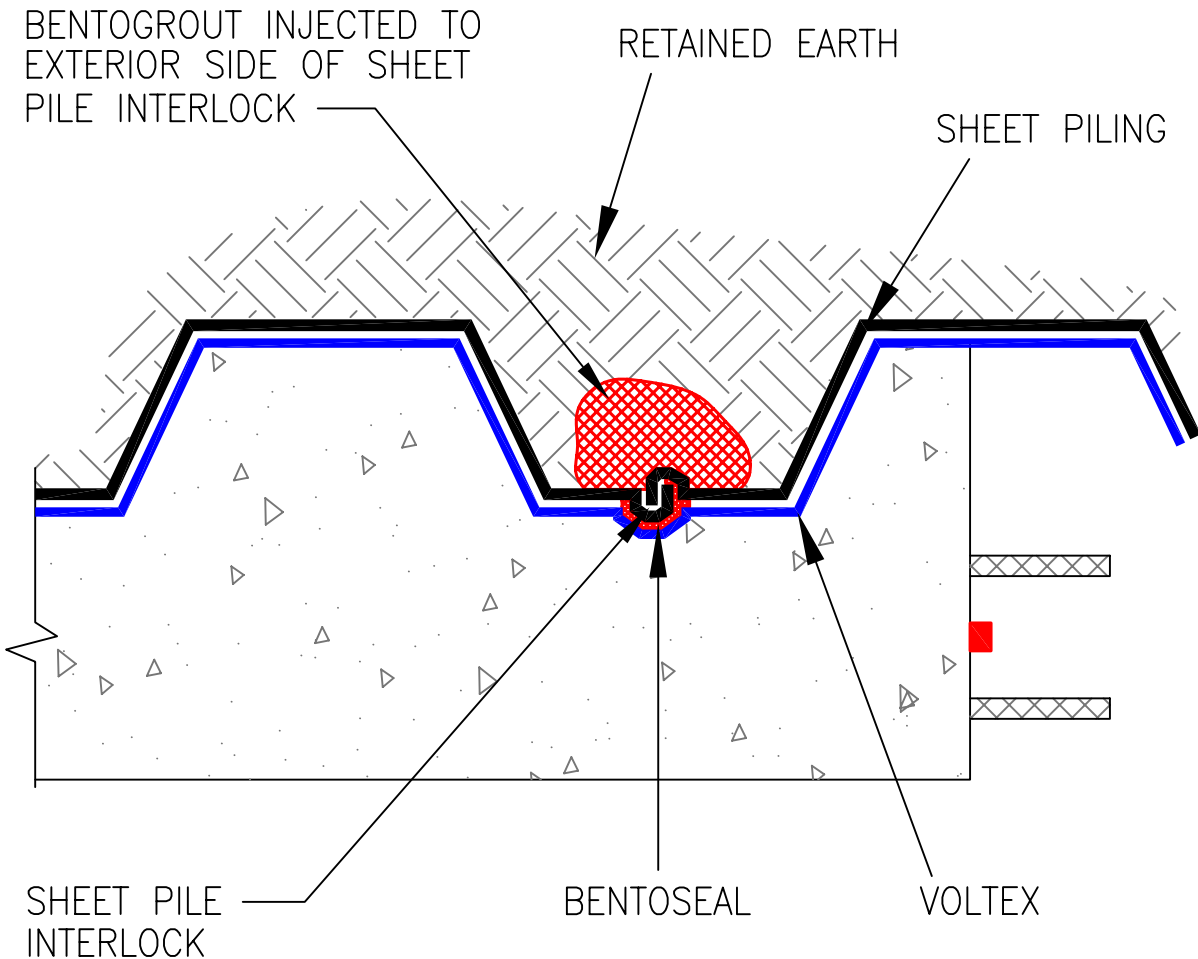

VOLTEX WATERPROOFING

PROPERTY LINE DETAIL

Metal Sheet Piling Interlock

DETAIL

VT-322

NO SCALE - 01/05

INSTALL VOLTEX WITH DARK GRAY (WOVEN) GEOTEXTILE FACING INSTALLER

This information is based on data and knowledge considered to be true and accurate. The information is offered for the users' consideration and verification, but CETCO does not warrant the results obtained and assumes no liability for the use of the information. The information is subject to change without notice. Please contact CETCO with any questions or deviations from this information. CETCO waterproofing products are not expansion joint materials. Expansion joints should be sealed with a proper expansion joint material by others.