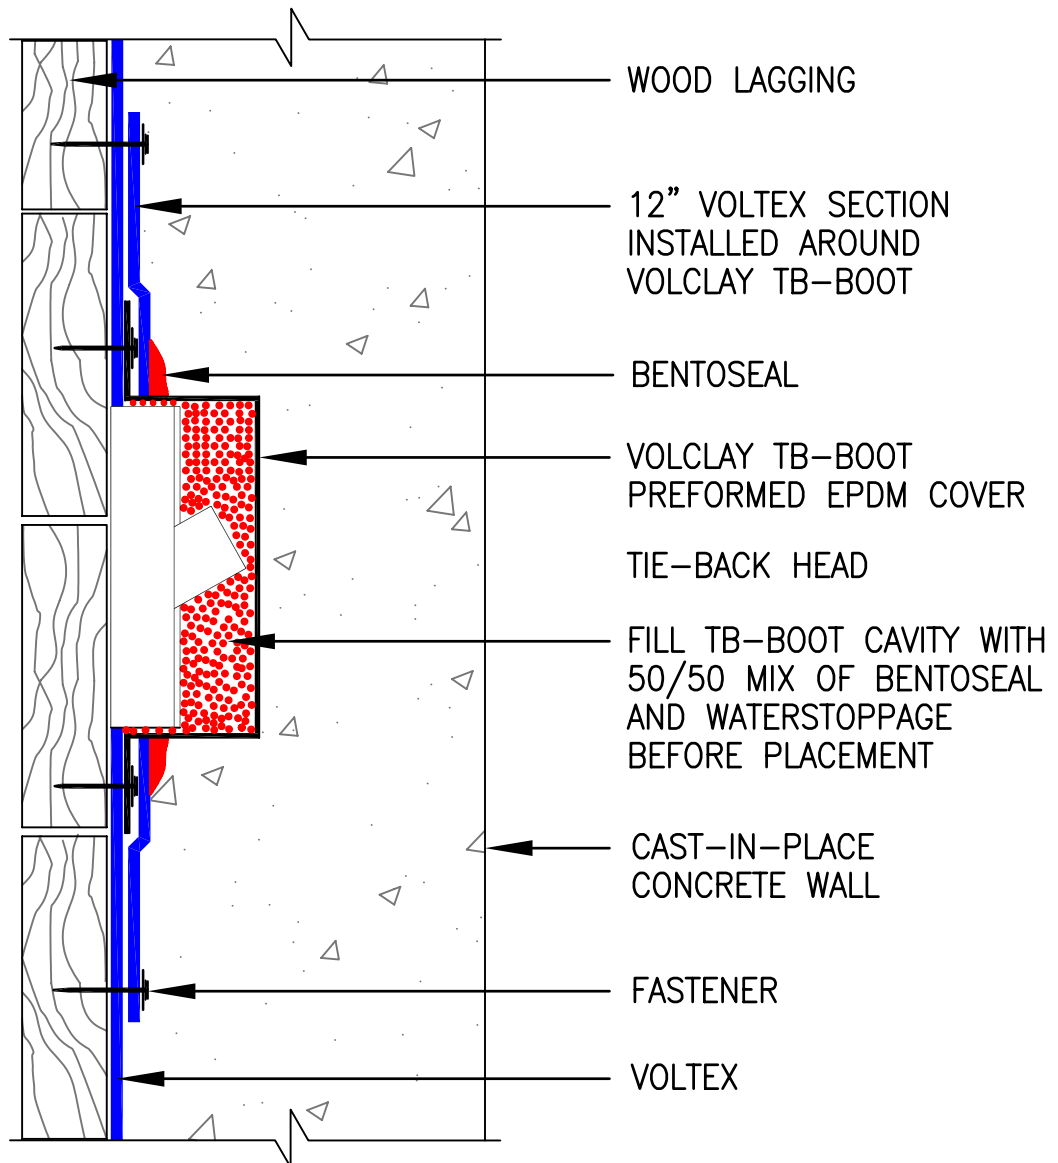

VOLTEX WATERPROOFING

PROPERTY LINE DETAIL

TB-Boot Tie-Back Cover

DETAIL

VT-312

NO SCALE - 01/05

INSTALL VOLTEX WITH DARK GRAY (WOVEN) GEOTEXTILE FACING INSTALLER

This information is based on data and knowledge considered to be true and accurate. The information is offered for the users' consideration and verification, but CETCO does not warrant the results obtained and assumes no liability for the use of the information. The information is subject to change without notice. Please contact CETCO with any questions or deviations from this information. CETCO waterproofing products are not expansion joint materials. Expansion joints should be sealed with a proper expansion joint material by others.