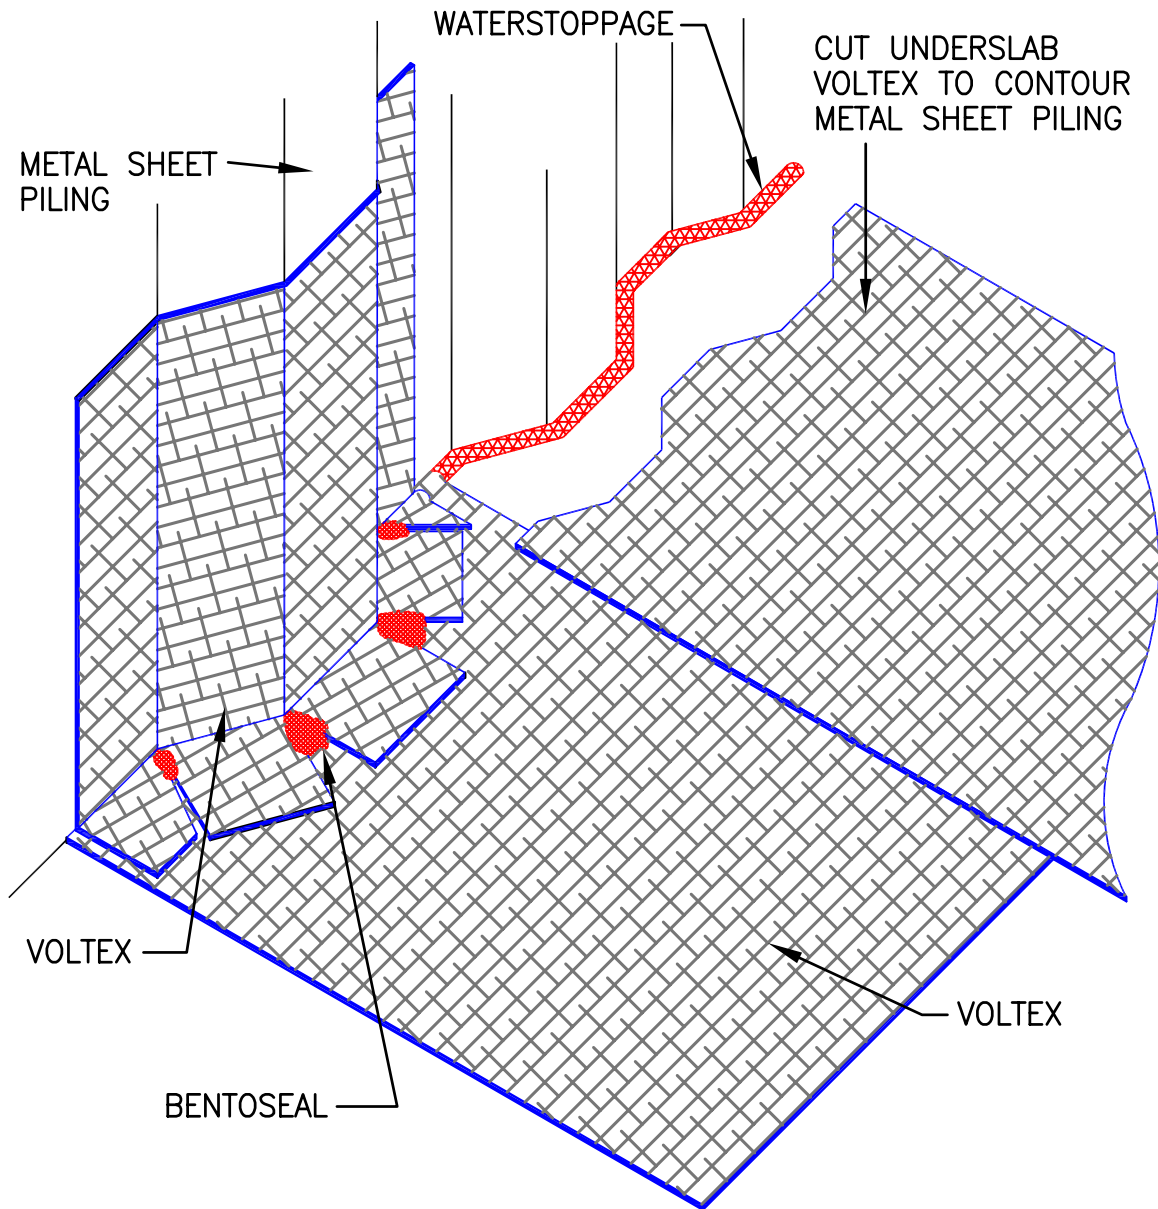

VOLTEX WATERPROOFING

PROPERTY LINE DETAIL

Metal Sheet Piling Wall Transition

DETAIL

VT-307

NO SCALE - 01/05

INSTALL VOLTEX WITH DARK GRAY (WOVEN) GEOTEXTILE FACING INSTALLER

This information is based on data and knowledge considered to be true and accurate. The information is offered for the users' consideration and verification, but CETCO does not warrant the results obtained and assumes no liability for the use of the information. The information is subject to change without notice. Please contact CETCO with any questions or deviations from this information. CETCO waterproofing products are not expansion joint materials. Expansion joints should be sealed with a proper expansion joint material by others.