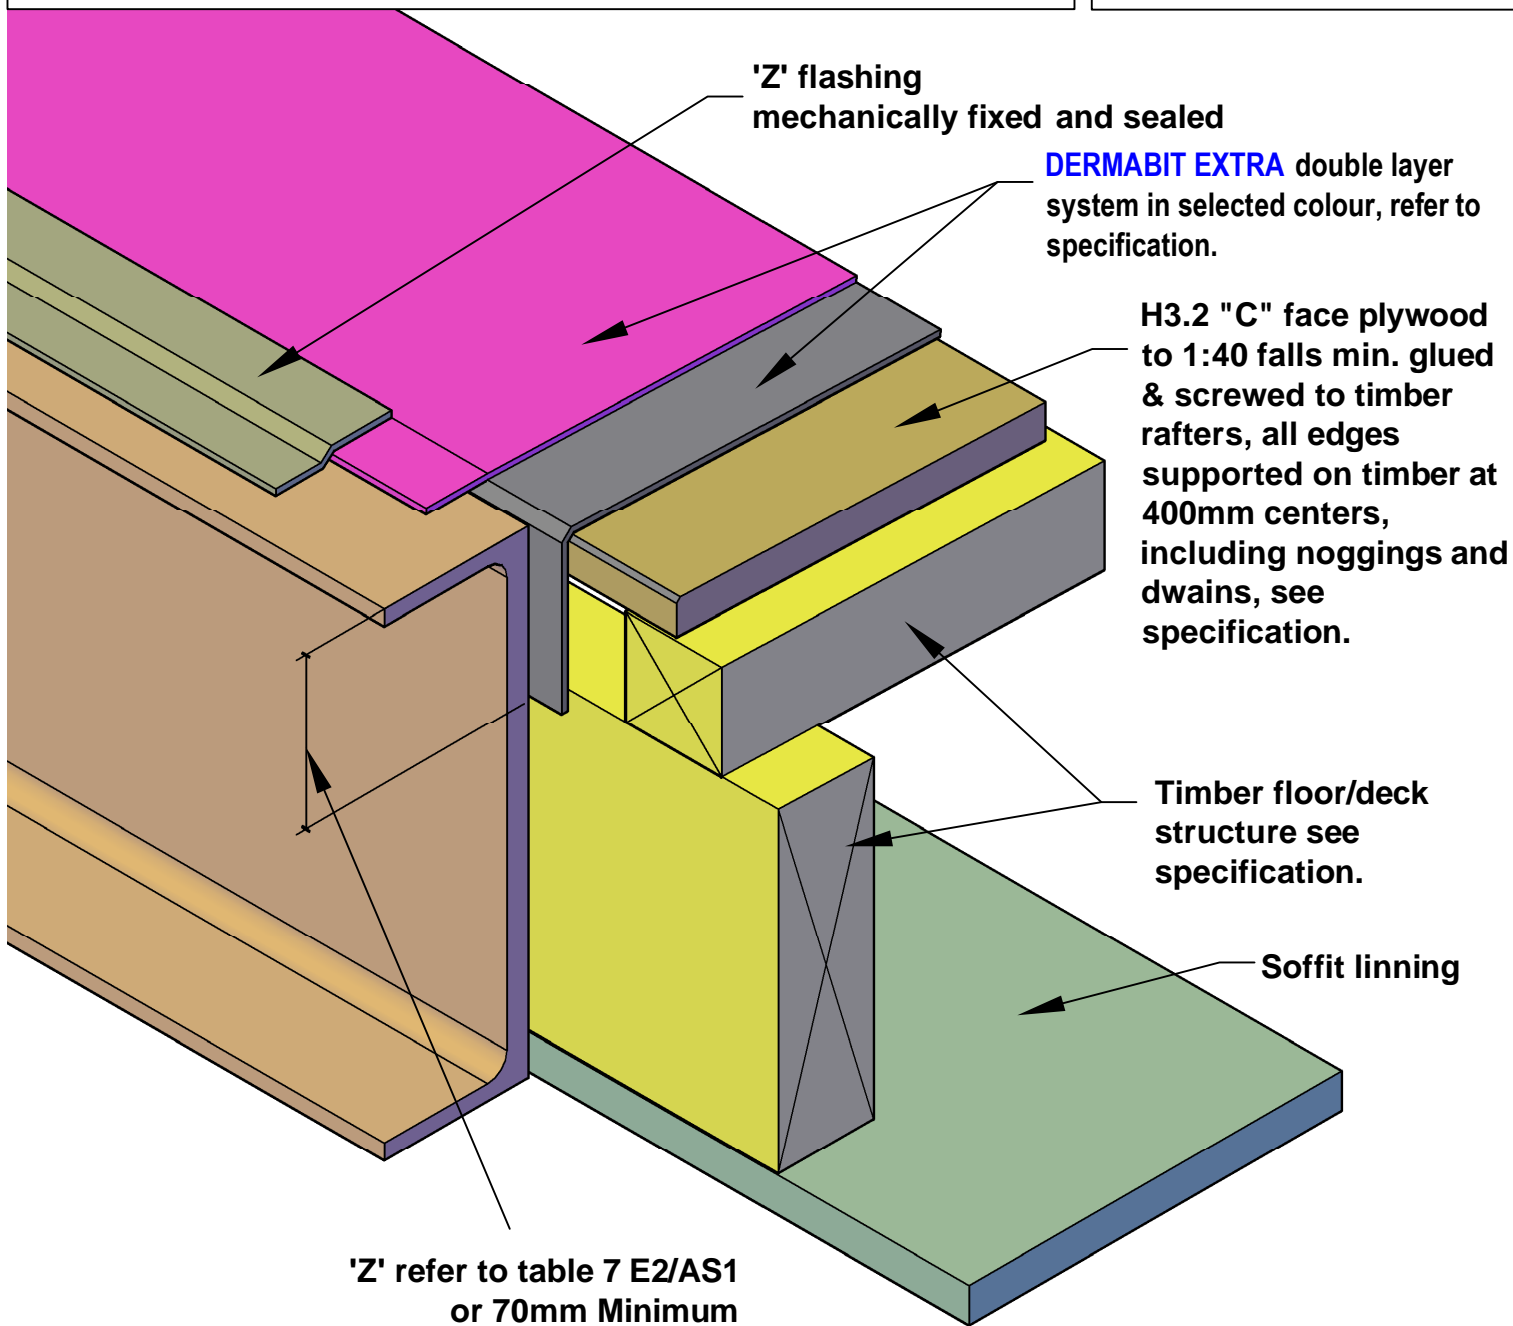

CHANNEL EDGE, FASCIA DETAIL

CT-1-0007
No Scale - 11/09

The information and data contained herein are believed to be accurate and reliable. This information does not constitute a warranty and should be used in conjunction with the project specification document and Quality Assurance manual supplied by Allco Agencies Ltd. Please contact Allco Agencies Ltd with any questions or deviations from this information. Allco Agencies Ltd 2006
"Reproduced from the Code of Practice for Torch-on Membrane Systems, the Membrane Group New Zealand, Inc"